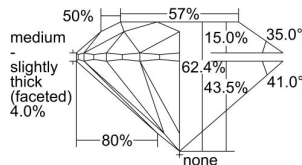

GIA®

FACSIMILE

GIA REPORT

6442634812

Verify this report at GIA.edu

GIA NATURAL DIAMOND DOSSIER®

September 13, 2022
GIA Report Number **6442634812**
Shape and Cutting Style ..... **Round Brilliant**
Measurements ..... **5.08 - 5.11 x 3.18 mm**

GRADING RESULTS

Carat Weight ..... **0.51 carat**
Color Grade ..... **D**
Clarity Grade **VS1**
Cut Grade ..... **Excellent**

ADDITIONAL GRADING INFORMATION

Polish ..... **Excellent**
Symmetry ..... **Excellent**
Fluorescence ..... **Medium Blue**
Clarity Characteristics ..... **Cloud, Needle, Pinpoint**
Inscription(s): **GIA 6442634812**

PROPORTIONS

Profile to actual proportions

GRADING SCALES

GIA COLOR SCALE

COLORLESS	D
	E
	F
	G
	H
	I
	J
NEAR COLORLESS	K
	L
	M
	N
	O
	P
	R
	S
	T
	U
	V
	W
	X
	Y
LIGHT	Z

GIA CLARITY SCALE

FLAWLESS	VERY VERY SLIGHTLY INCLUDED	VS₁	VS₂	VS₁	VS₂	SL₁	SL₂	I₁	I₂	I₃		
											FLAWLESS	INTERNALLY FLAWLESS

GIA CUT SCALE

EXCELLENT
VERY GOOD
GOOD
FAIR
POOR